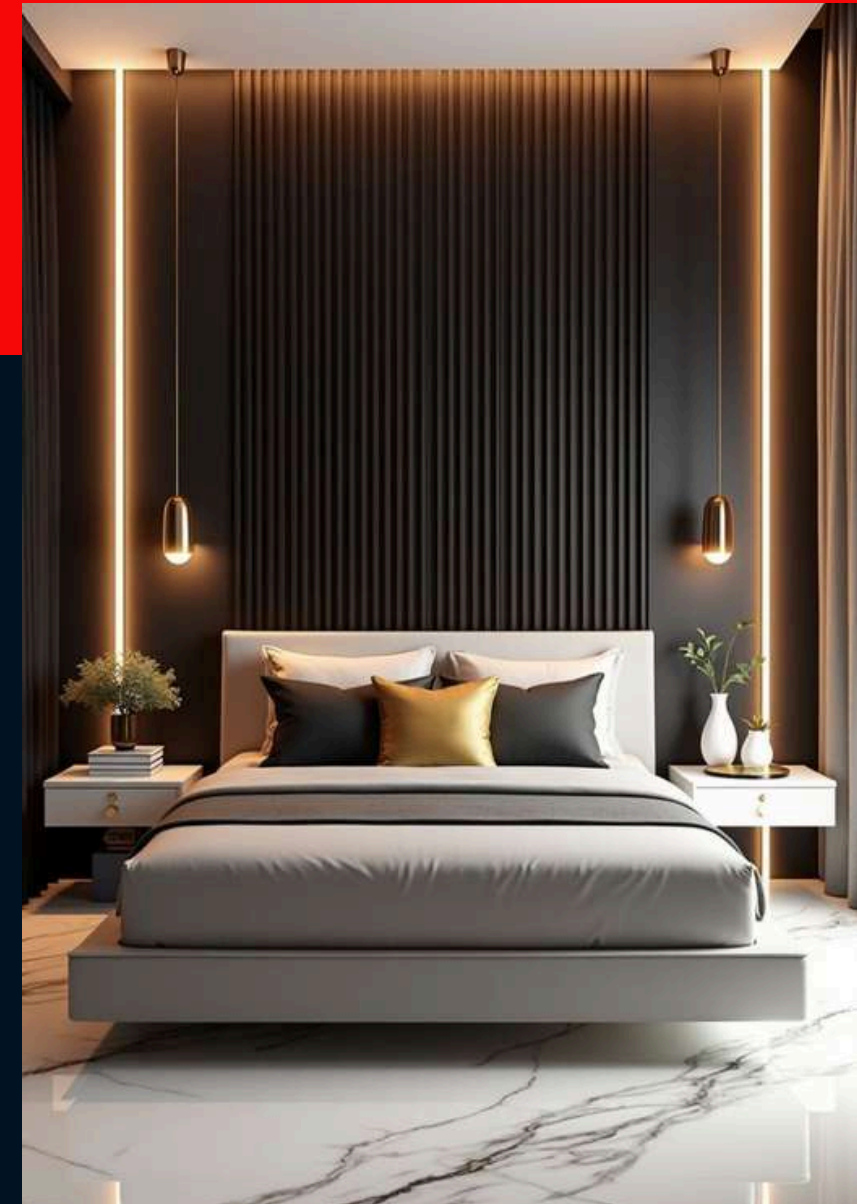

DECORATIVE
ITEMS