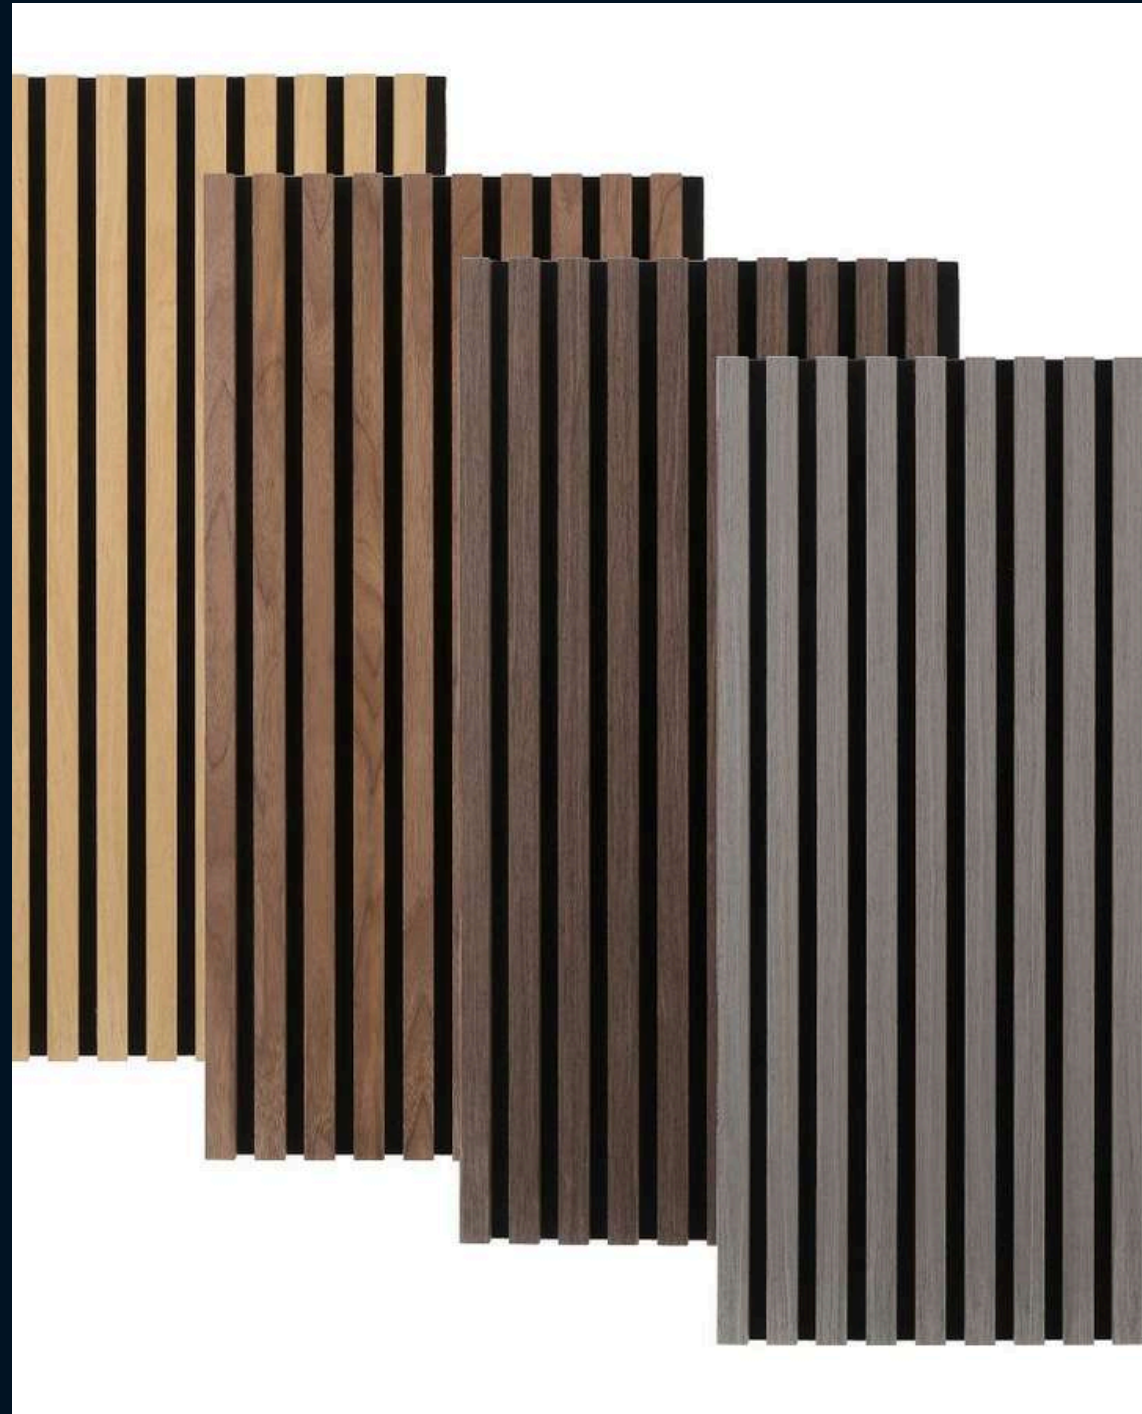

SANITARY-TAP/SHOWER TAP

SANITARY-TAP/SHOWER TAP

SANITARY-TAP/SHOWER TAP

CONTACT

www.tbemstork.com

info@tbemstork.com

0090 539 442 36 71

A photograph of a modern, multi-story building at dusk. The building features large glass windows and balconies, with interior lights glowing. The sky is a deep blue. The word "THANKS" is overlaid in a large, white, serif font in the center of the image.