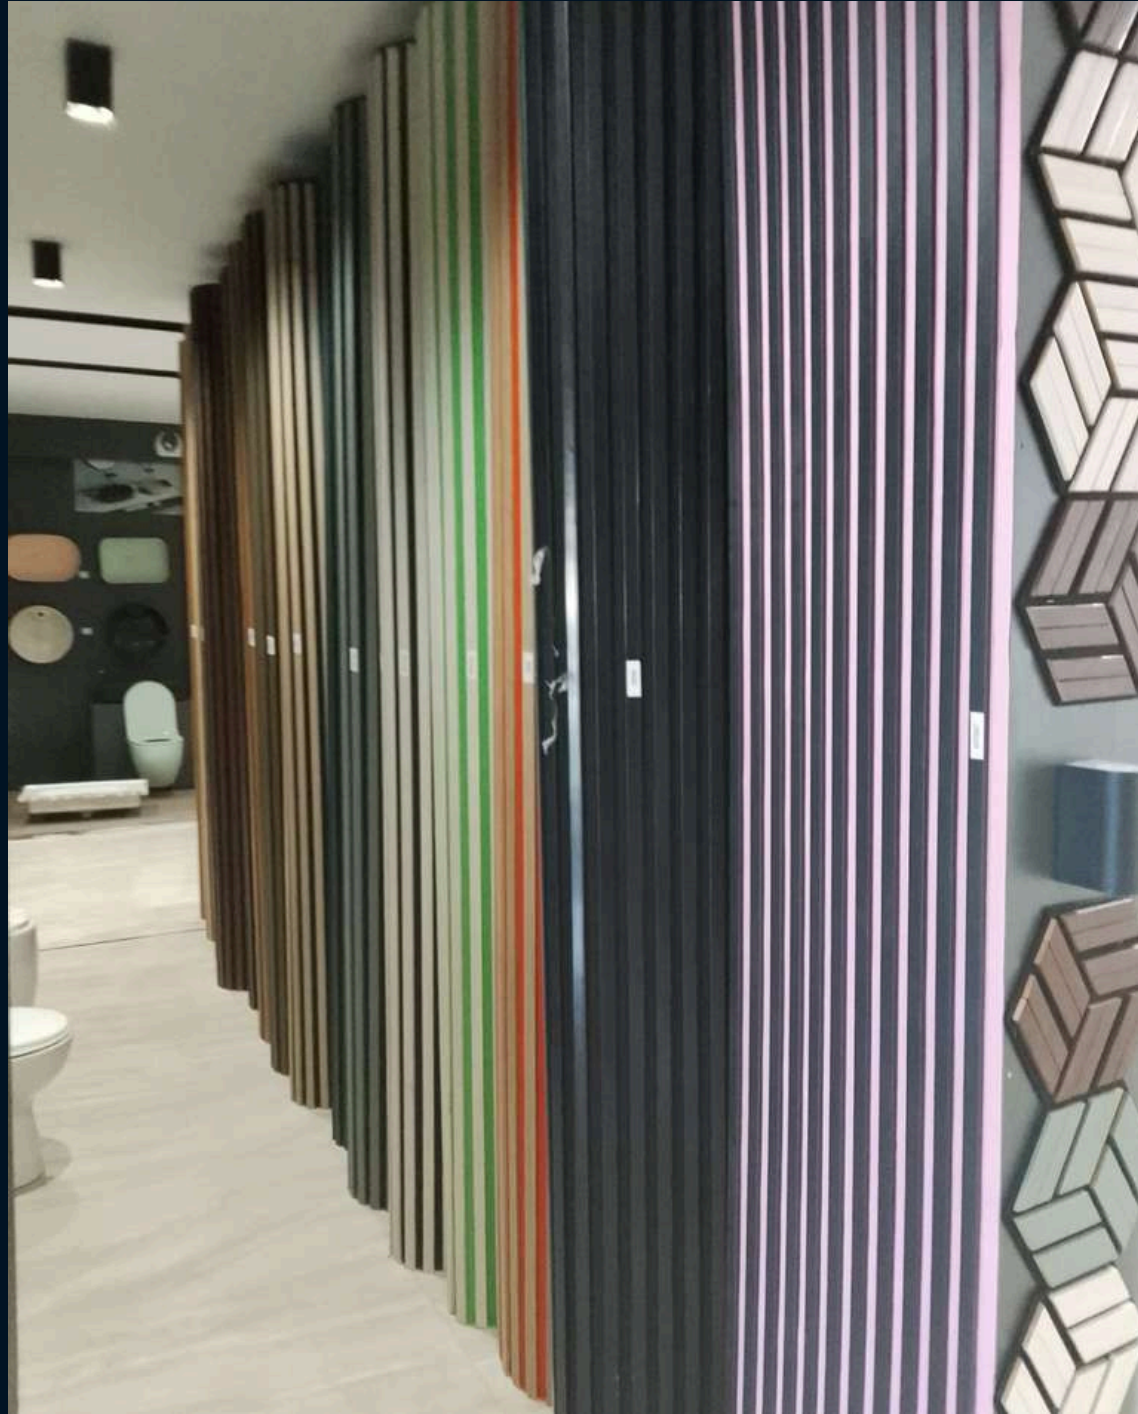

SANITARY-TAP/SHOWER TAP

SANITARY-TAP/SHOWER TAP

SANITARY-TAP/SHOWER TAP

CONTACT

www.tbemstork.com

info@tbemstork.com

0090 539 442 36 71

A photograph of a modern, multi-story building at dusk. The building features large glass windows and balconies, with interior lights glowing. The sky is a deep blue. The word "THANKS" is overlaid in a large, white, serif font in the center of the image.