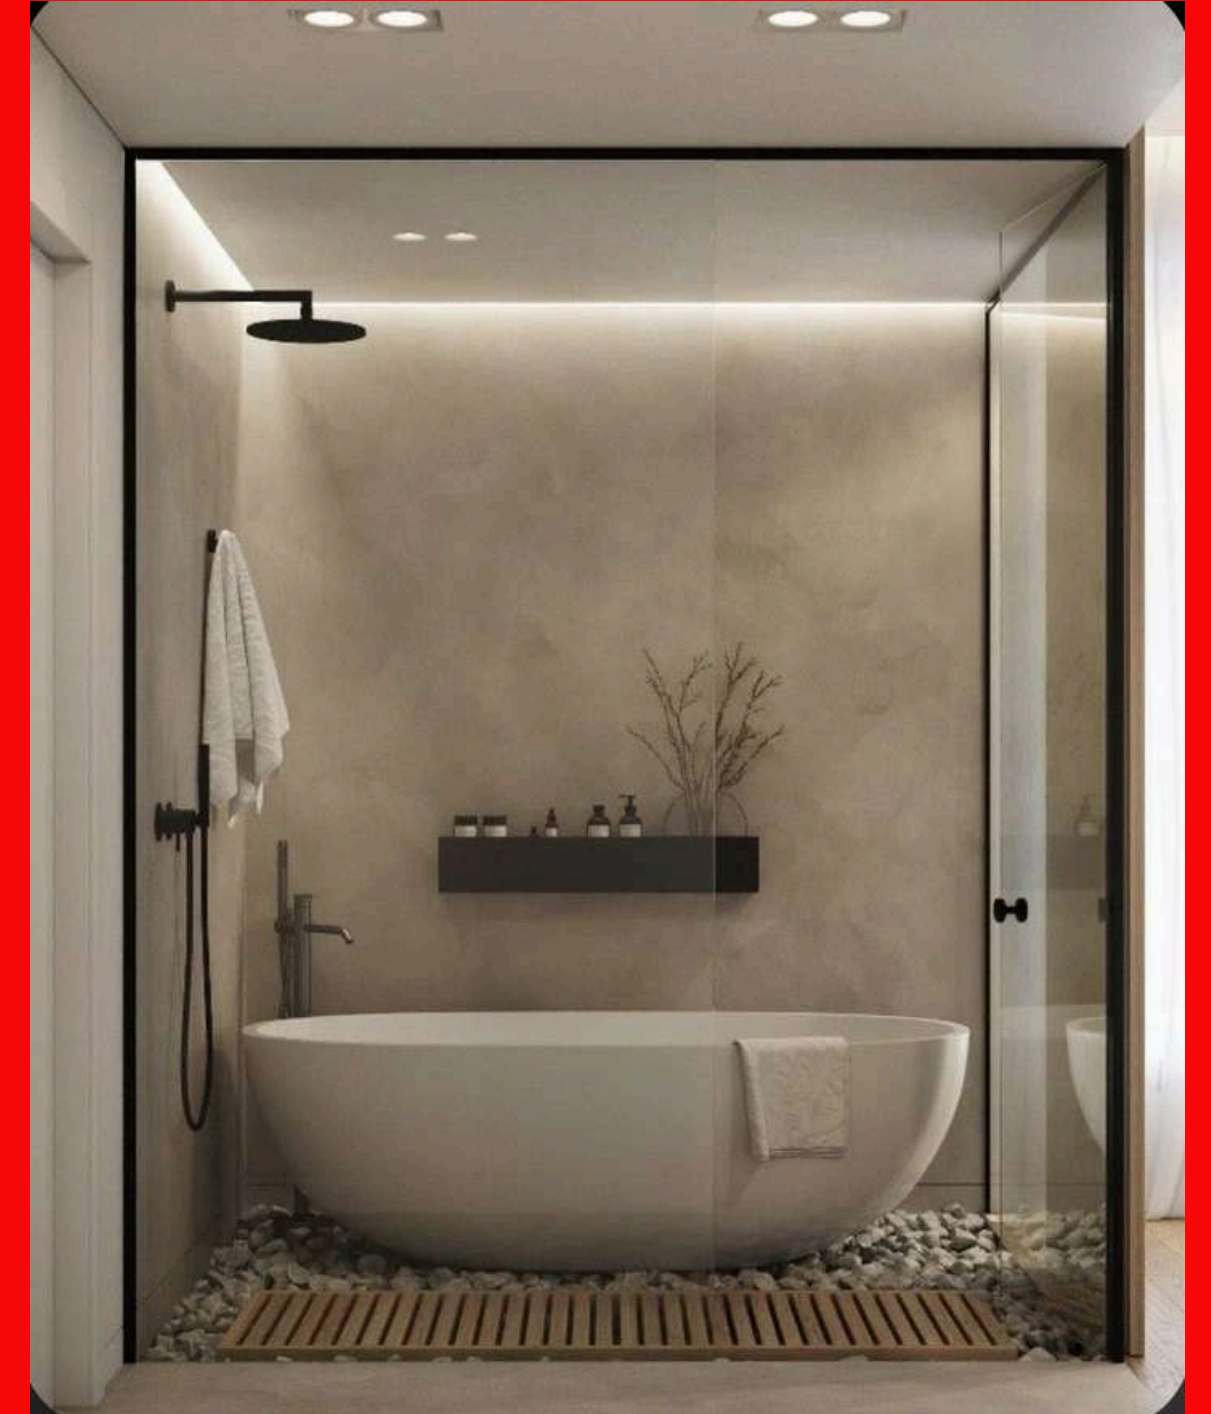

SANITARY - SINK

SANITARY - SINK

SANITARY - TOILET- WC

SANITARY - TOILET- WC

SANITARY - TOILET- WC

SANITARY- TOILET- WC

SANITARY- SHOWER TRAY

SANITARY- SHOWER TRAY

SANITARY- SHOWER TRAY

SANITARY- SHOWER TRAY

SANITARY- SHOWER TRAY

SANITARY- SHOWER CABIN

SANITARY- SHOWER CABIN

SANITARY- BATHTUB

SANITARY- BATHTUB

SANITARY - BATHTUB

SANITARY-TAP/SHOWER TAP

SANITARY-TAP/SHOWER TAP

SANITARY-TAP/SHOWER TAP

CONTACT

www.tbemstork.com

info@tbemstork.com

0090 539 442 36 71

A photograph of a modern, multi-story building at dusk. The building features large glass windows and balconies, with interior lights glowing. The sky is a deep blue. The word "THANKS" is overlaid in a large, white, serif font in the center of the image.