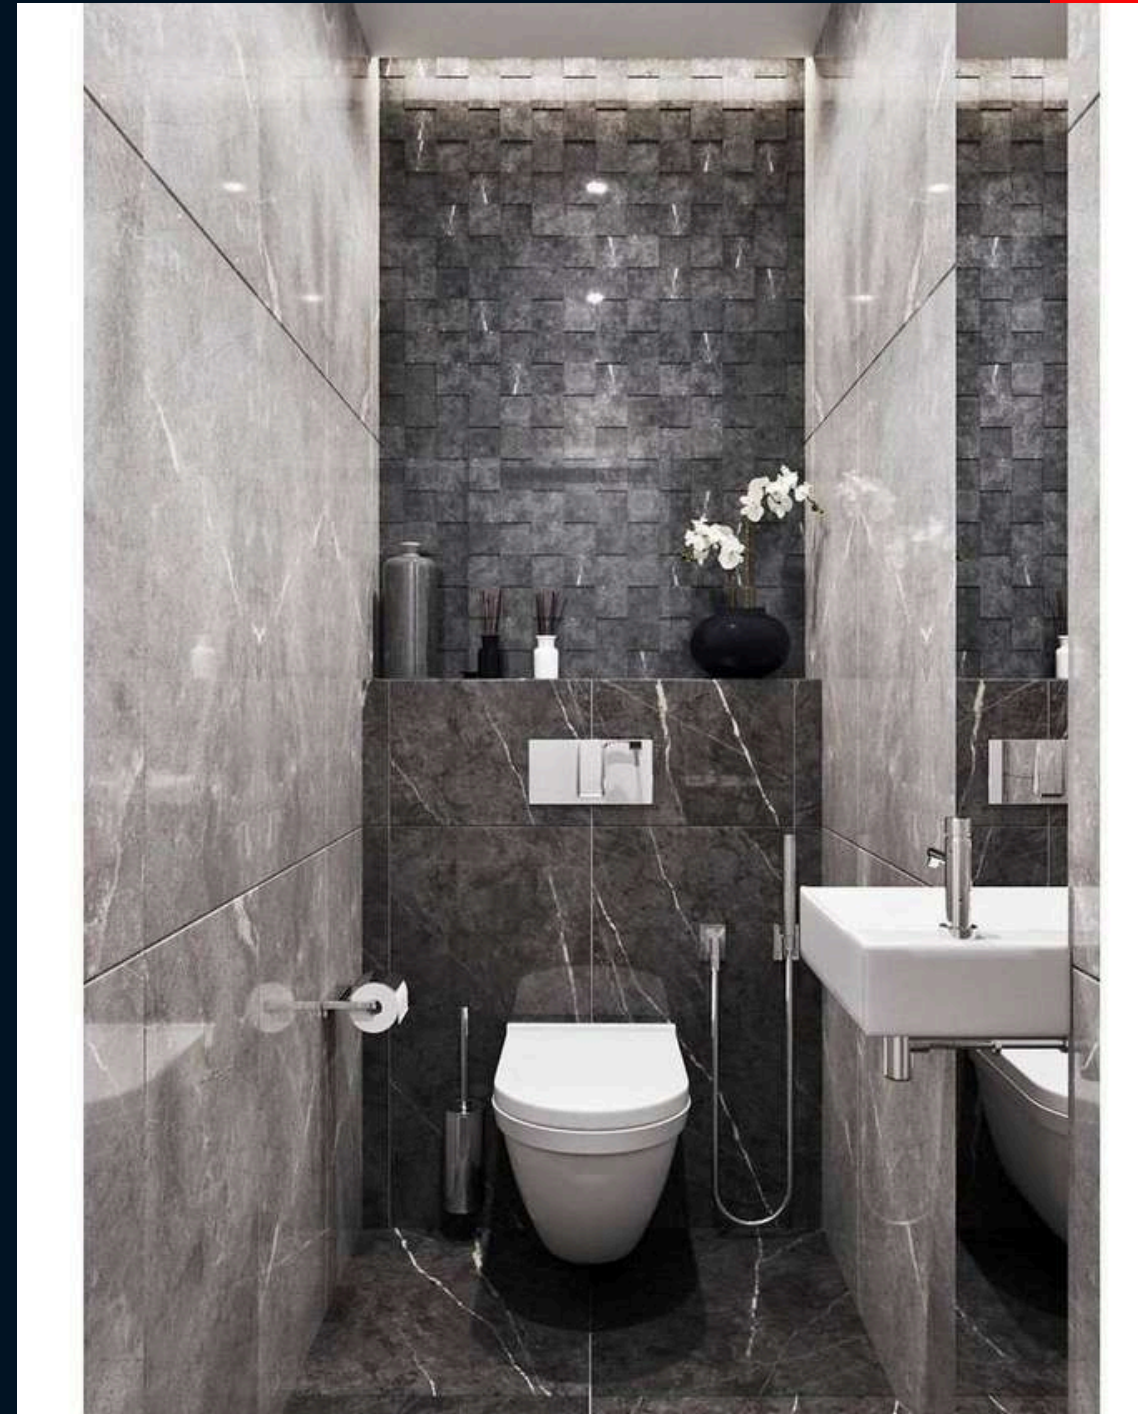

SANITARY - SINK

SANITARY - SINK

SANITARY - TOILET- WC

SANITARY - TOILET- WC

SANITARY - TOILET- WC

SANITARY- TOILET- WC

SANITARY- SHOWER TRAY

SANITARY- SHOWER TRAY

SANITARY- SHOWER TRAY

SANITARY- SHOWER TRAY

SANITARY- SHOWER TRAY

SANITARY- SHOWER CABIN

SANITARY- SHOWER CABIN

SANITARY- BATHTUB

SANITARY- BATHTUB

SANITARY - BATHTUB

SANITARY-TAP/SHOWER TAP

SANITARY-TAP/SHOWER TAP

SANITARY-TAP/SHOWER TAP

CONTACT

www.tbemstork.com

info@tbemstork.com

0090 539 442 36 71

A photograph of a modern, multi-story building at dusk. The building features large glass windows and balconies, with interior lights glowing. The sky is a deep blue. The word "THANKS" is overlaid in a large, white, serif font in the center of the image.