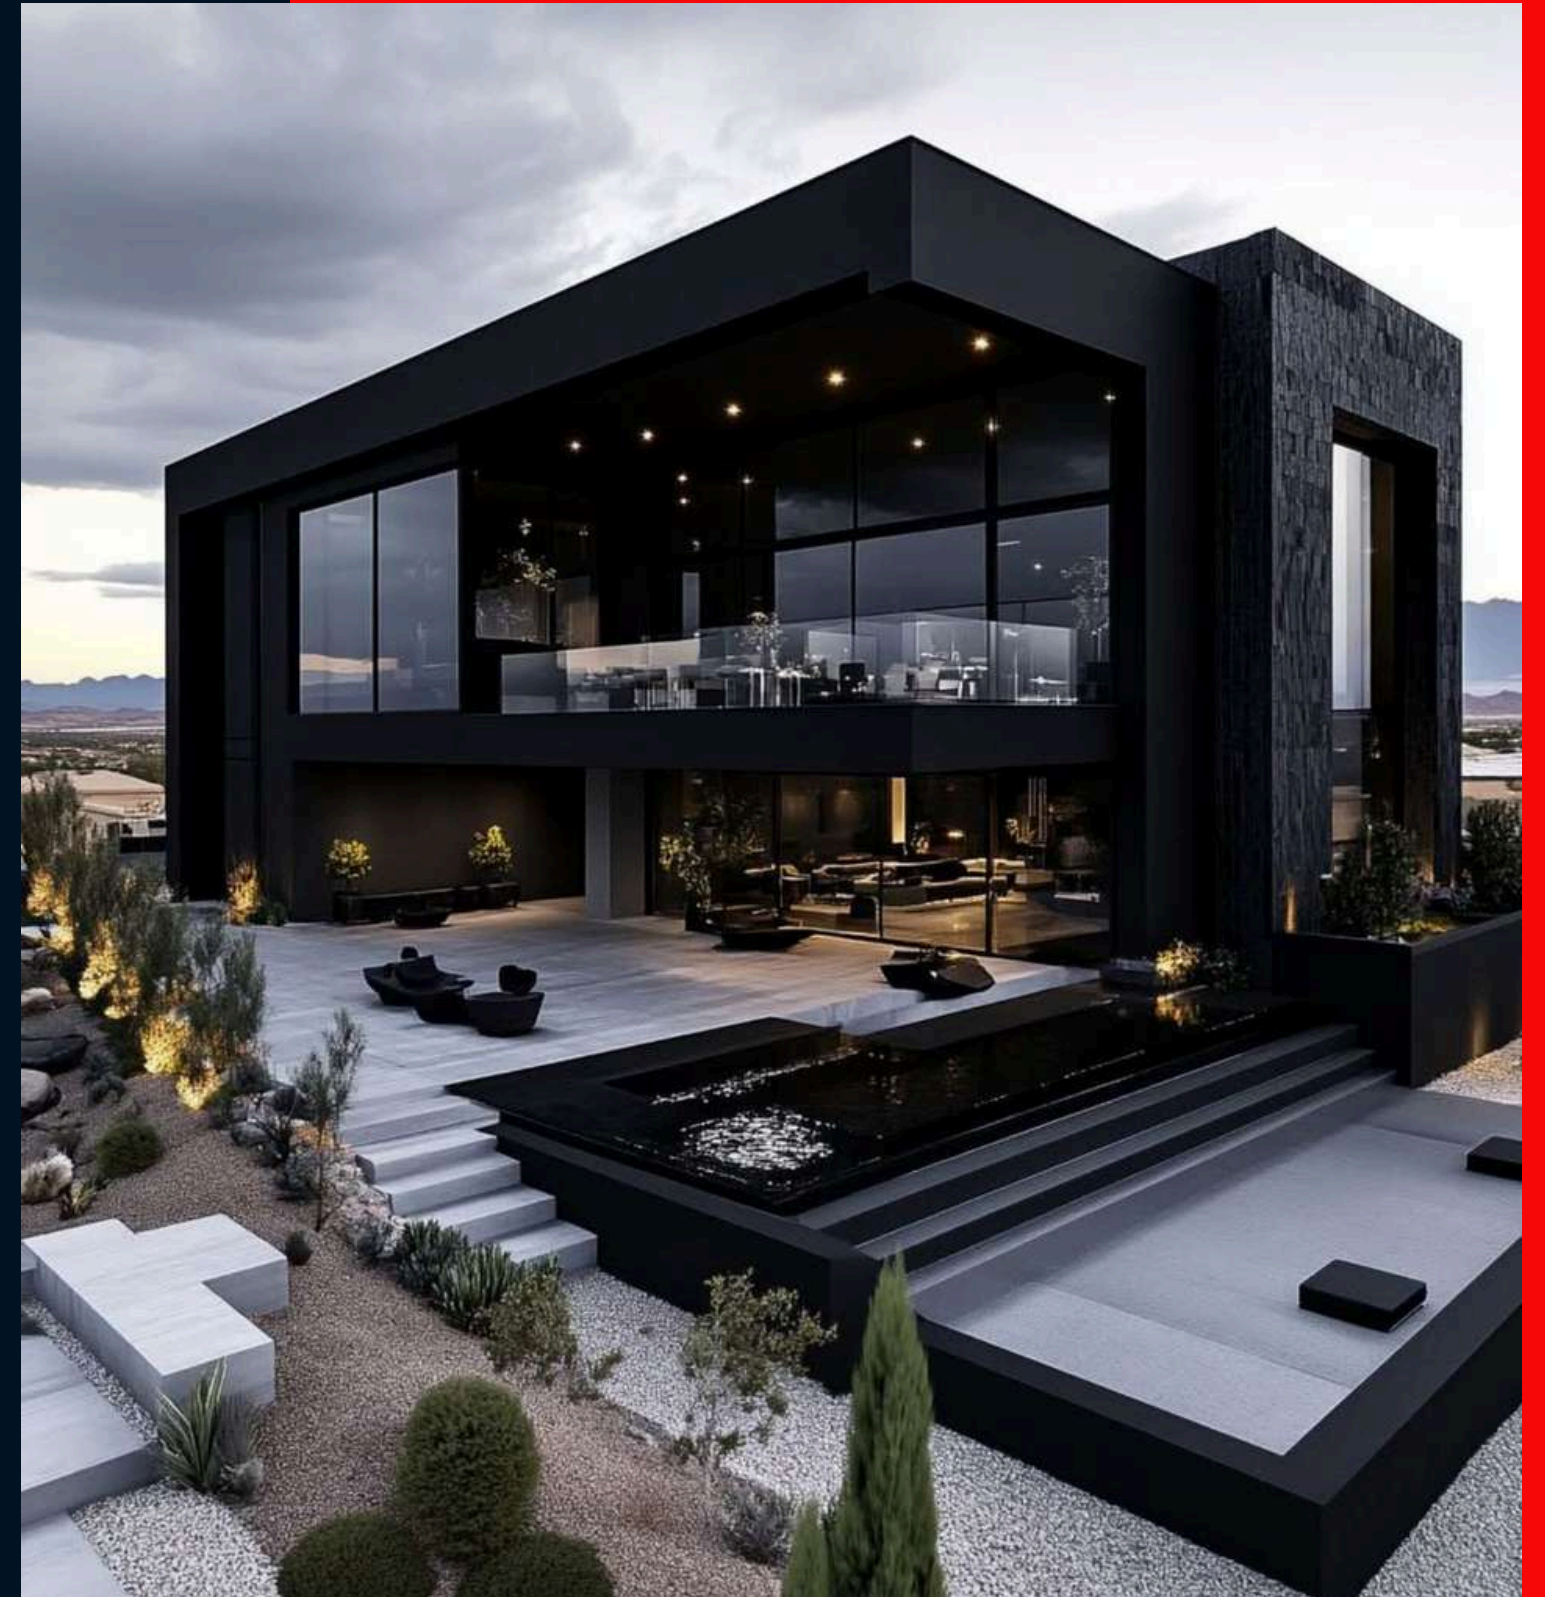

SANITARY-TAP/SHOWER TAP

SANITARY-TAP/SHOWER TAP

SANITARY-TAP/SHOWER TAP

CONTACT

www.tbemstork.com

info@tbemstork.com

0090 539 442 36 71

A photograph of a modern, multi-story building at dusk. The building features large glass windows and balconies, with interior lights glowing. The sky is a deep blue. The word "THANKS" is overlaid in a large, white, serif font in the center of the image.