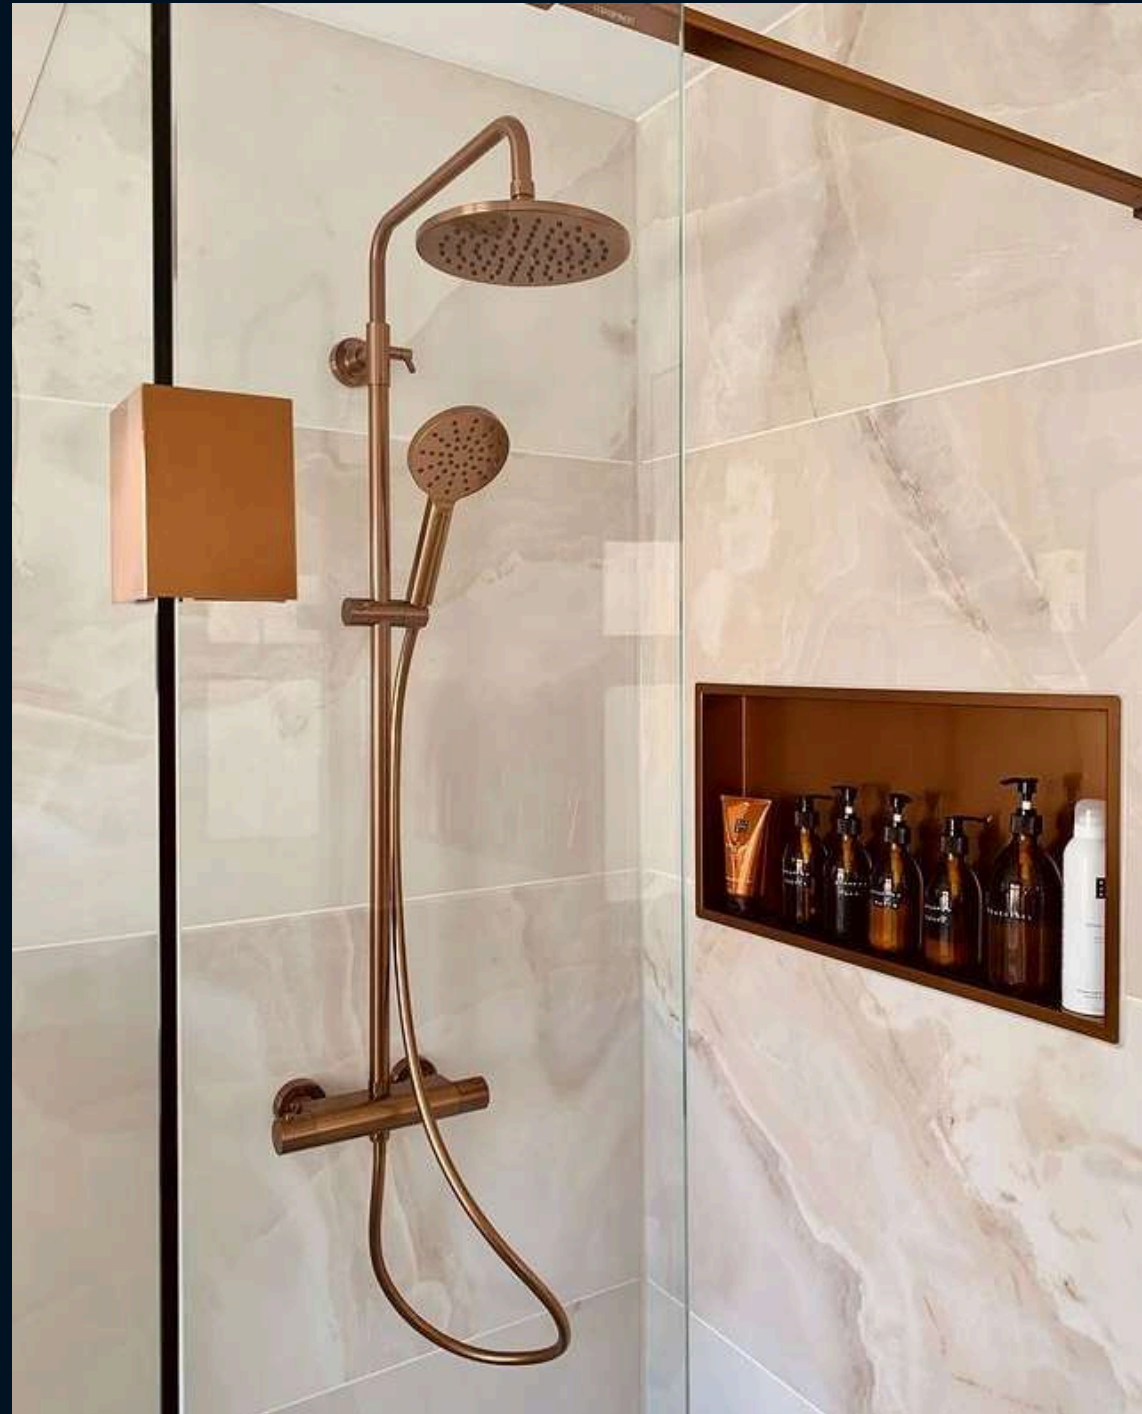

SANITARY - SINK

SANITARY - SINK

SANITARY - TOILET- WC

SANITARY - TOILET- WC

SANITARY - TOILET- WC

SANITARY- TOILET- WC

SANITARY- SHOWER TRAY

SANITARY- SHOWER TRAY

SANITARY- SHOWER TRAY

SANITARY- SHOWER TRAY

SANITARY- SHOWER TRAY

SANITARY- SHOWER CABIN

SANITARY- SHOWER CABIN

SANITARY- BATHTUB

SANITARY- BATHTUB

SANITARY - BATHTUB

SANITARY-TAP/SHOWER TAP

SANITARY-TAP/SHOWER TAP

SANITARY-TAP/SHOWER TAP

CONTACT

www.tbemstork.com

info@tbemstork.com

0090 539 442 36 71

A photograph of a modern, multi-story building at dusk. The building features large glass windows and balconies, with interior lights glowing. The sky is a deep blue. The word "THANKS" is overlaid in a large, white, serif font in the center of the image.