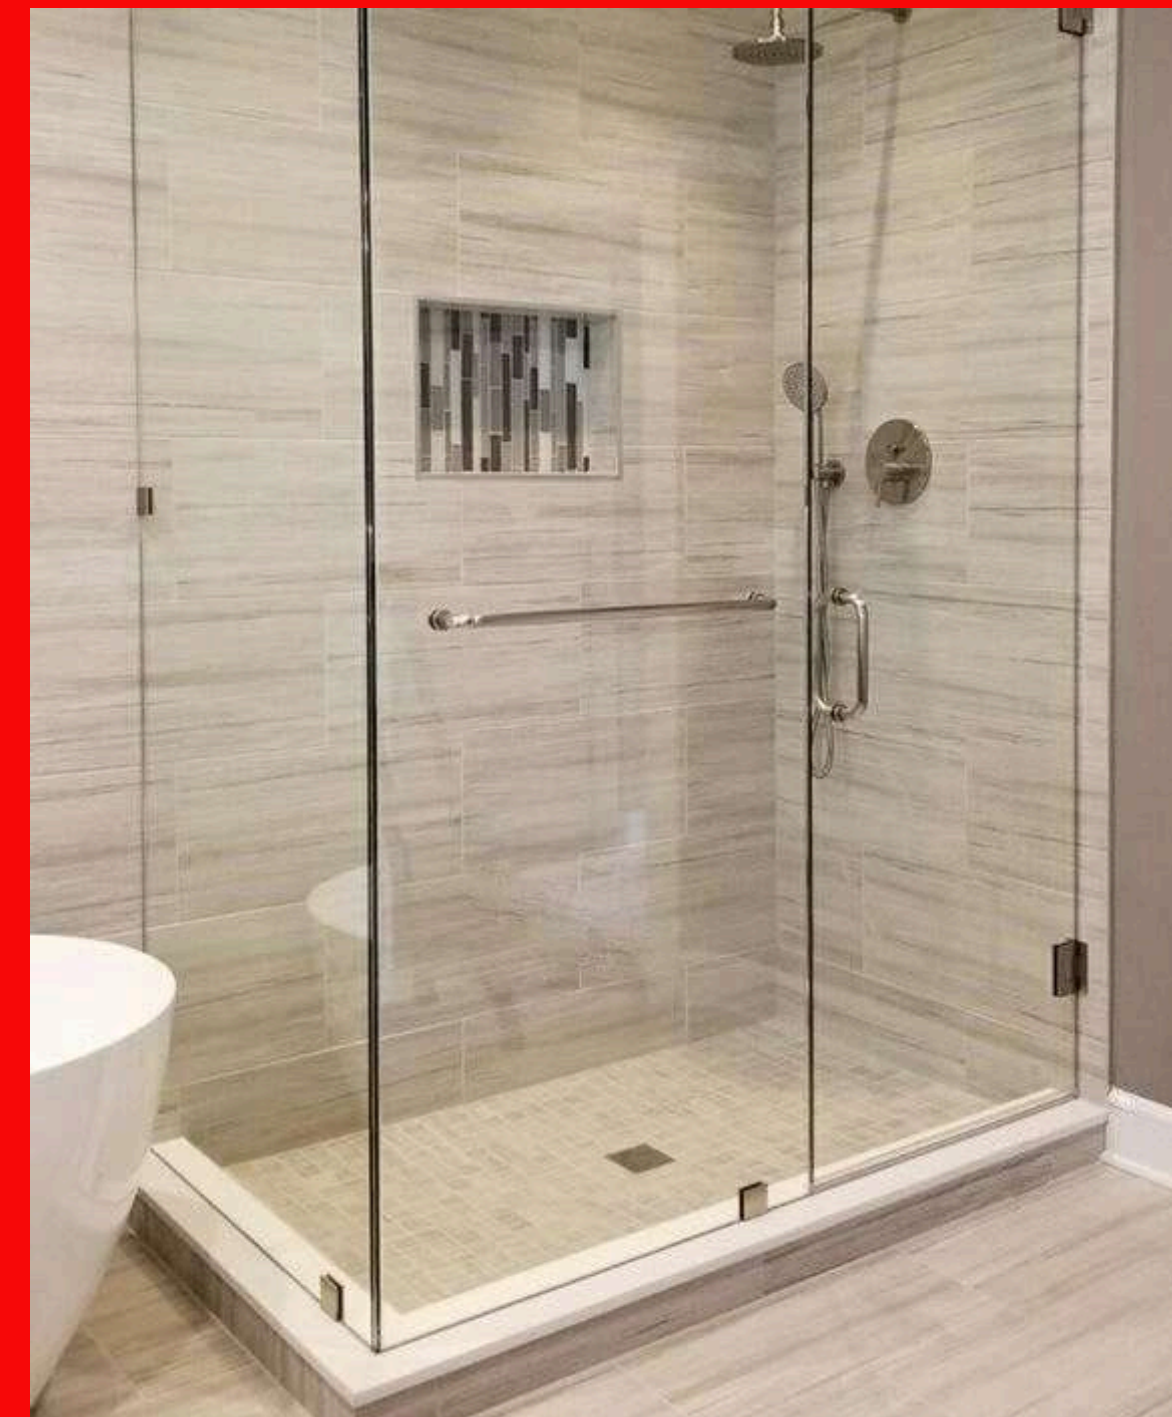

SANITARY - SINK

SANITARY - SINK

SANITARY - TOILET- WC

SANITARY - TOILET- WC

SANITARY - TOILET- WC

SANITARY- TOILET- WC

SANITARY- SHOWER TRAY

SANITARY- SHOWER TRAY

SANITARY- SHOWER TRAY

SANITARY- SHOWER TRAY

SANITARY- SHOWER TRAY

SANITARY- SHOWER CABIN

SANITARY- SHOWER CABIN

SANITARY- BATHTUB

SANITARY- BATHTUB

SANITARY - BATHTUB

SANITARY-TAP/SHOWER TAP

SANITARY-TAP/SHOWER TAP

SANITARY-TAP/SHOWER TAP

CONTACT

www.tbemstork.com

info@tbemstork.com

0090 539 442 36 71

A photograph of a modern, multi-story building at dusk. The building features large glass windows and balconies, with interior lights glowing. The sky is a deep blue. The word "THANKS" is overlaid in a large, white, serif font in the center of the image.