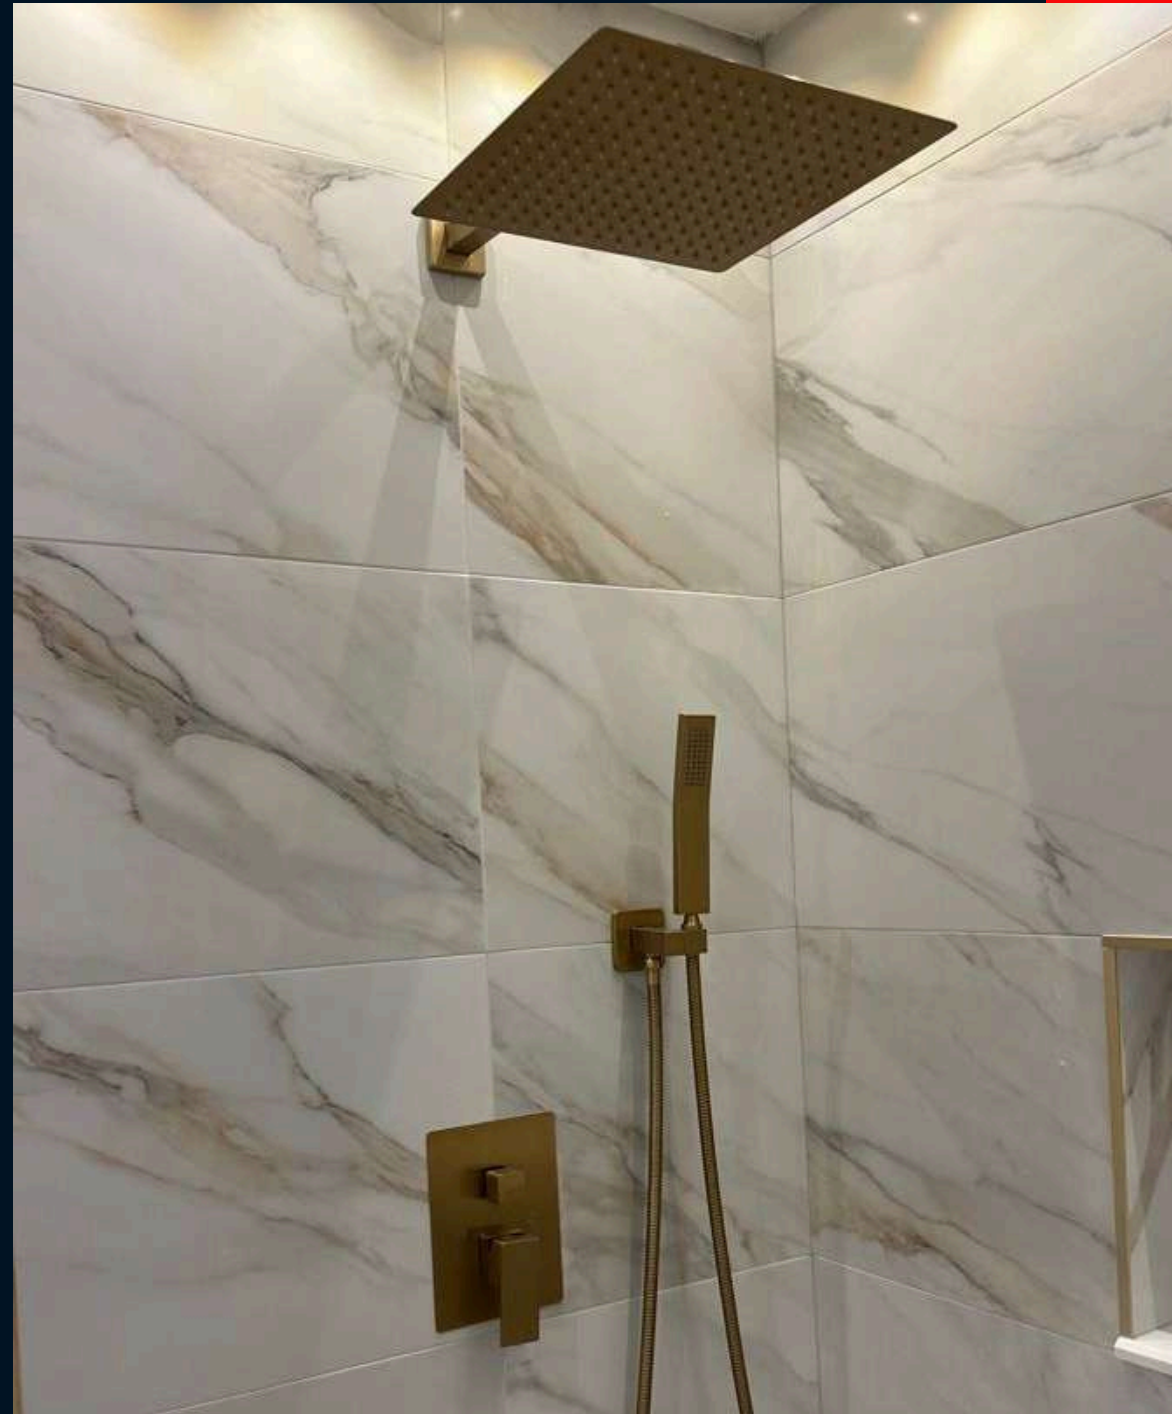

SANITARY - SINK

SANITARY - SINK

SANITARY - TOILET- WC

SANITARY - TOILET- WC

SANITARY - TOILET- WC

SANITARY- TOILET- WC

SANITARY- SHOWER TRAY

SANITARY- SHOWER TRAY

SANITARY- SHOWER TRAY

SANITARY- SHOWER TRAY

SANITARY- SHOWER TRAY

SANITARY- SHOWER CABIN

SANITARY- SHOWER CABIN

SANITARY- BATHTUB

SANITARY- BATHTUB

SANITARY - BATHTUB

SANITARY-TAP/SHOWER TAP

SANITARY-TAP/SHOWER TAP

SANITARY-TAP/SHOWER TAP

CONTACT

www.tbemstork.com

info@tbemstork.com

0090 539 442 36 71

A photograph of a modern, multi-story building at dusk. The building features large glass windows and balconies, with interior lights glowing. The sky is a deep blue. The word "THANKS" is overlaid in a large, white, serif font in the center of the image.